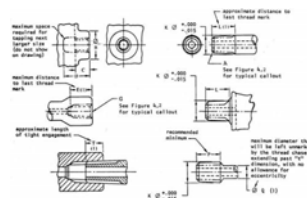

Male to Female Adapter, Type: NPT-FA, Sizes: 1/8", 1/4", 3/8", 1/2"

External Hex Bleed Plug, Type: NPT-EHB, Sizes: 1/8", 1/4"

Internal Hex Bleed Plug, Type: NPT-IHB, Sizes: 1/8", 1/4"

NPT to Tube Adapter, Type: NPT-TB, Sizes: 1/4", 3/8"

Tube Union, Type: TB-TB, Sizes: 1/4" , 3/16"

Tube Union Tee, Type: TB-Tee, Size: 1/4"

Graftel, Inc.

www.graftel.com

870 Cambridge Drive

Elk Grove Village, IL. 60007

Ph. 847-364-2600 - Fx. 847-364-2899

Tube Adapter, Type: TB-Adap, Size: 1/4"

Port Connector, Type: TB-Port, Size: 1/4"

Dual Barb, Type: BD, Sizes: 1/16" , 1/8" Barb

UNF to Barb Adapter, Type: UNF-BA, Sizes 1/16" , 1/8"

NPT to Barb Adapter, Type: NPT-BA, Sizes 1/16" , 1/8"

Type A Insert Config, Sizes: Press Fit into 0.126"/0.127" Dia.

Type B Insert Config, Sizes: Press fit into 0.256"/0.257" Dia.

Custom Spec. Orifices

Graftel, Inc.
www.graftel.com
870 Cambridge Drive
Elk Grove Village, IL. 60007
Ph. 847-364-2600 - Fx. 847-364-2899